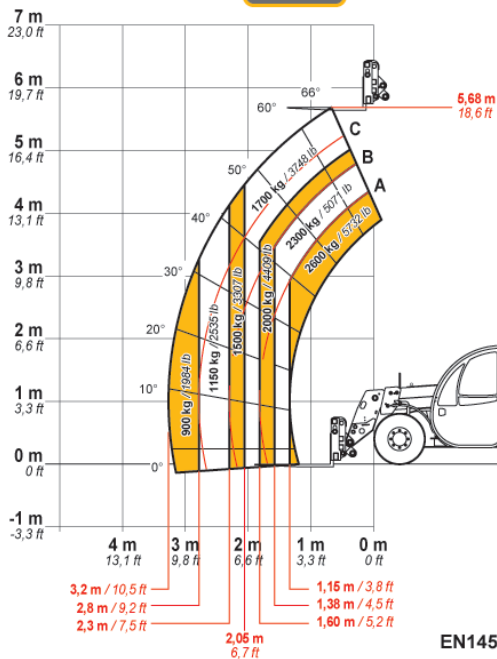

MAX
2600 kg / 5732 lb